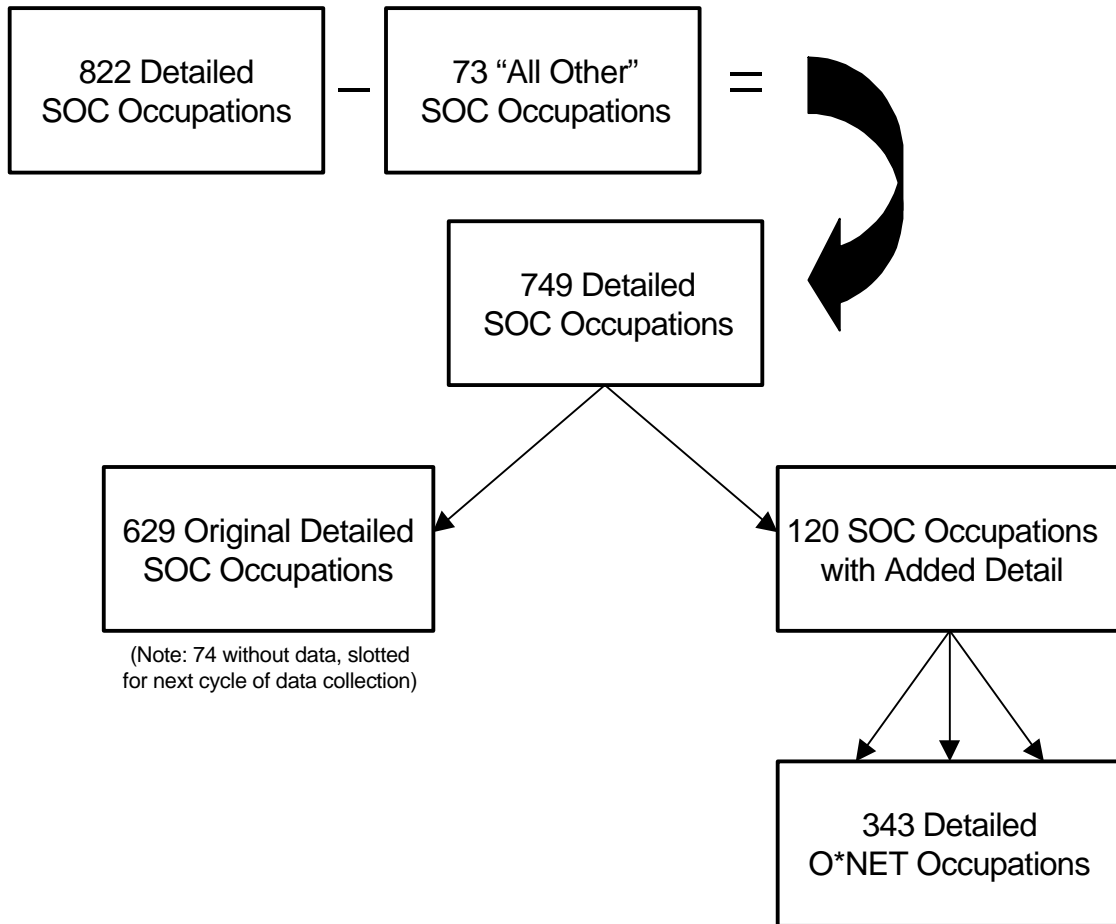

Figure 1. SOC & O*NET Information Included in the O*NET 3.0 Database

O*NET-SOC Data Level = 974 Occupations
(629 Original SOC + 343 Detailed O*NET + 2 Exceptional Cases)